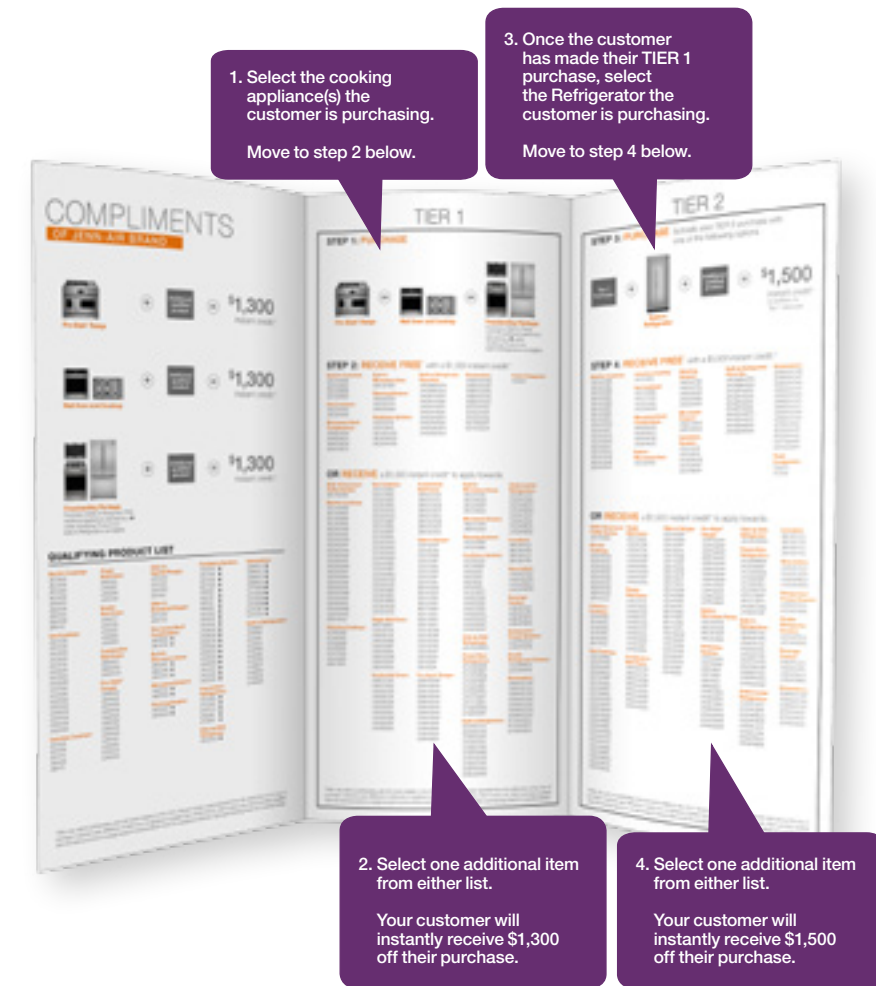

**TIER 2:** Purchase a built-in refrigerator plus additional qualifying product and receive an additional \$1,500 instant credit\*

Built-In Refrigerator

**FREE APPLIANCE\***

with instant credit on select appliances. Customer pays any amount over \$1,500.

TOTAL INSTANT SAVINGS UP TO \$2,800\*

USE THE WORKSHEET. BUILD THE SALE.

We've provided each store with Consumer Takeaway materials that describe the promotion and list all eligible models for easy shopping on the sales floor.